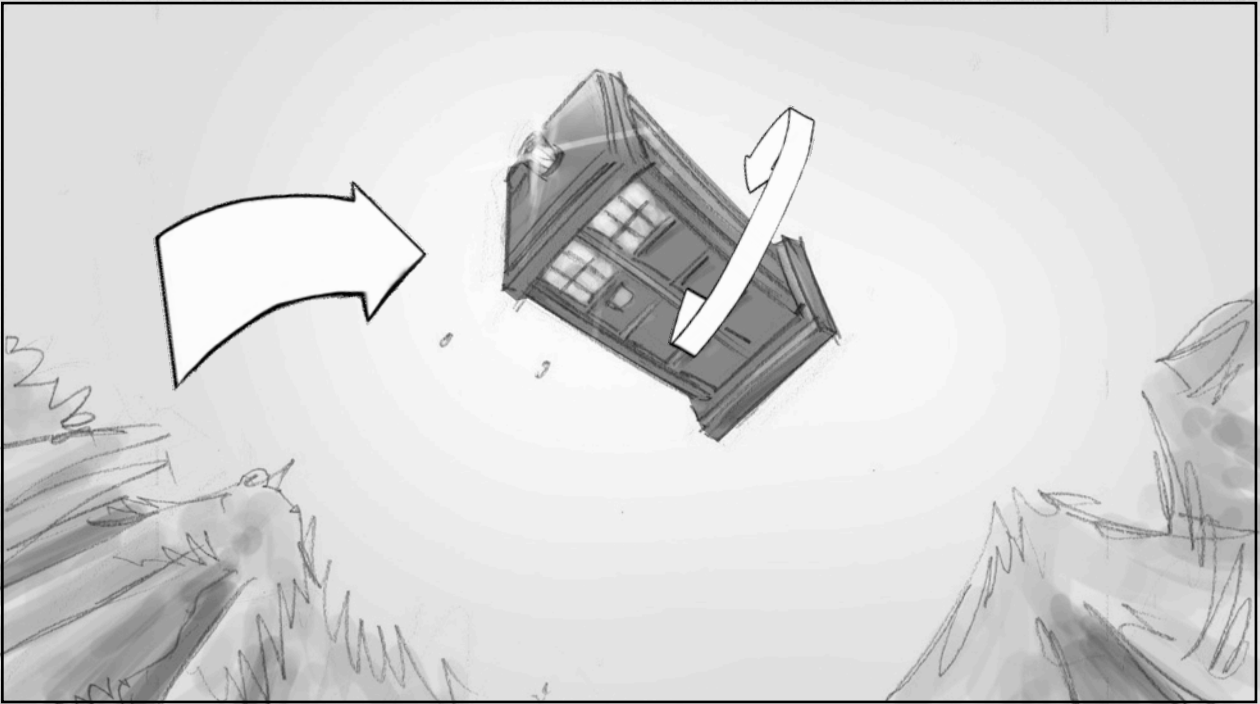

Phantom of The Hex - Scene 86

01

Past Crooked Man as we see Doc on the ground with hands coming up to grab him

02

CU of Doc looking alarmed. Hands coming into frame

Phantom of The Hex - Scene 86

03

Doc POV. The Crooked man. Full figure and scary as hell

Phantom of The Hex - Scene 86

06

As 4. Crooked Man looming. Hands from underground grabbing Doc now

07

Crooked Man. Really close. At the 'bite point' when suddenly...

Phantom of The Hex - Scene 86

08

WHAM! He gets sideswiped by the Tardis

09

REV on Doc as he reacts and looks to where Crooked Man went.

Phantom of The Hex - Scene 86

10

Doc's POV. Crooked Man slumped in amongst the trees

11

On Doc as he looks up to see where the Tardis went

Phantom of The Hex - Scene 86

12

Doc's POV as Tardis spins overhead from left to right

13

On Doc as he runs along underneath Tardis. Crooked man snaps and creaks and rises behind him, ready to chase

Phantom of The Hex - Scene 86

14

Over Doc's shoulder as we follow him