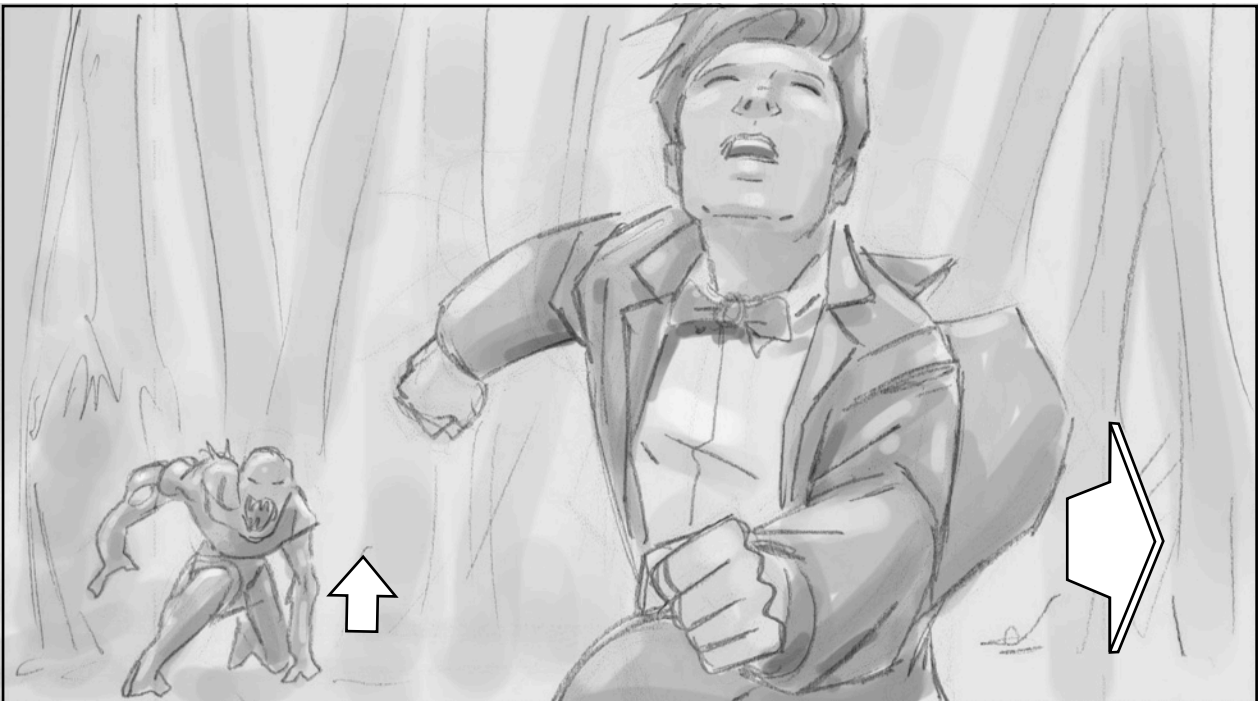

Phantom of The Hex - Scene 86

01

Past Crooked Man as we see Doc on the ground with hands coming up to grab him

02

CU of Doc looking alarmed. Hands coming into frame

Phantom of The Hex - Scene 86

03

Doc POV. The Crooked man. Full figure and scary as hell

09

REV on Doc as he reacts and looks to where Crooked Man went.

Phantom of The Hex - Scene 86

10

Doc's POV. Crooked Man slumped in amongst the trees

11

On Doc as he looks up to see where the Tardis went

Phantom of The Hex - Scene 86

12

Doc's POV as Tardis spins overhead from left to right

13

On Doc as he runs along underneath Tardis. Crooked man snaps and creaks and rises behind him, ready to chase

Phantom of The Hex - Scene 86

14

Over Doc's shoulder as we follow him