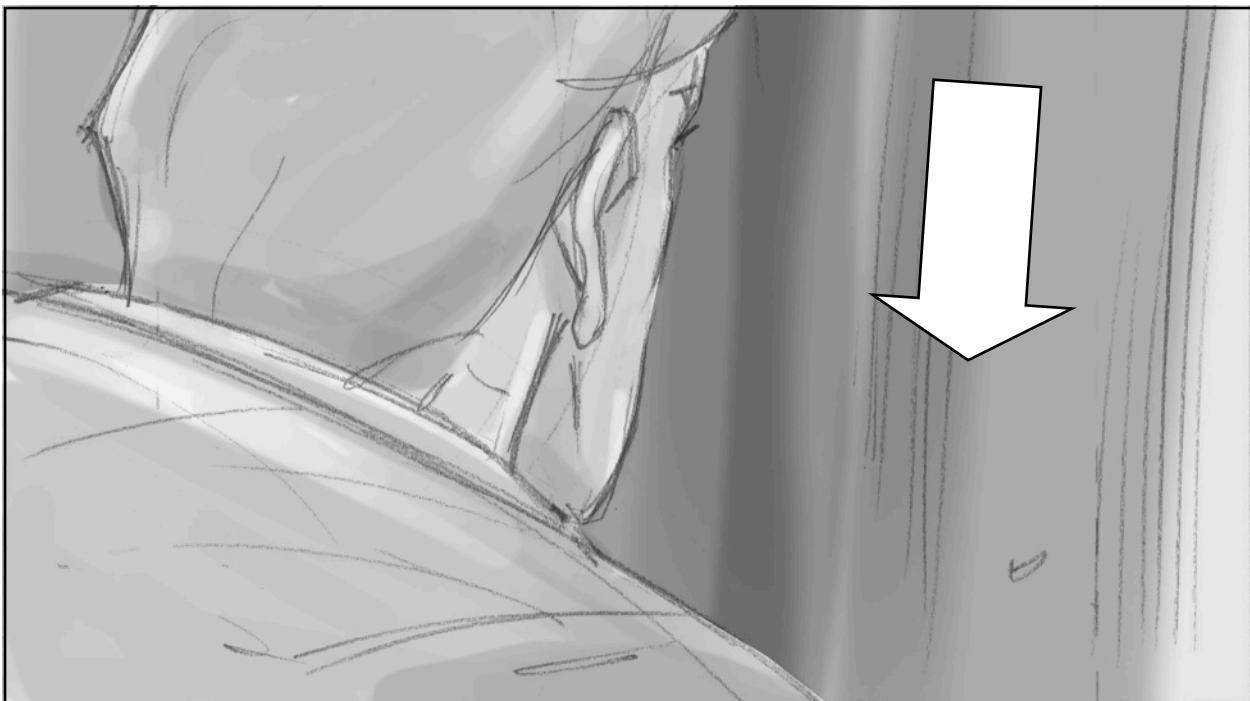

Phantom of The Hex - Scene 86

01

Past Crooked Man as we see Doc on the ground with hands coming up to grab him

02

CU of Doc looking alarmed. Hands coming into frame

Phantom of The Hex - Scene 86

03

Doc POV. The Crooked man. Full figure and scary as hell

09

REV on Doc as he reacts and looks to where Crooked Man went.

Phantom of The Hex - Scene 86

10

Doc's POV. Crooked Man slumped in amongst the trees

11

On Doc as he looks up to see where the Tardis went

Phantom of The Hex - Scene 86

12

Doc's POV as Tardis spins overhead from left to right

13

On Doc as he runs along underneath Tardis. Crooked man snaps and creaks and rises behind him, ready to chase

Phantom of The Hex - Scene 86

14

Over Doc's shoulder as we follow him

15

Pull in really tight as suddenly a big streak of blue slams down in front of him.